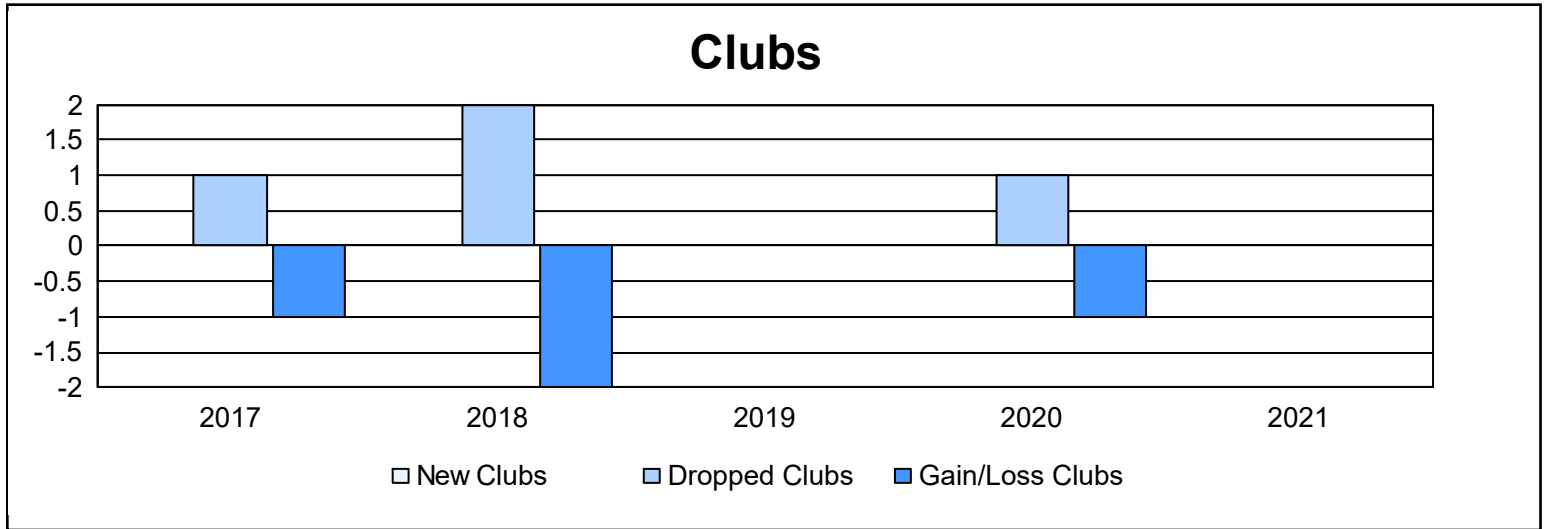

Year	New Clubs	Dropped Clubs	Gain/ Loss Clubs	New Members	Charter Members	Reinstate Members	Transfer Members	Total Member Added	Total Members Dropped	Gain/ Loss Members
2016-2017	0	1	-1	53	0	2	0	55	71	-16
2017-2018	0	2	-2	38	0	2	2	42	81	-39
2018-2019	0	0	0	35	0	4	0	39	55	-16
2019-2020	0	1	-1	41	0	1	1	43	62	-19
2020-2021	0	0	0	41	0	0	1	42	59	-17
<b>Average</b>	<b>0</b>	<b>1</b>	<b>-1</b>	<b>42</b>	<b>0</b>	<b>2</b>	<b>1</b>	<b>44</b>	<b>66</b>	<b>-21</b>

### Membership Composition June 2021 Cumulative