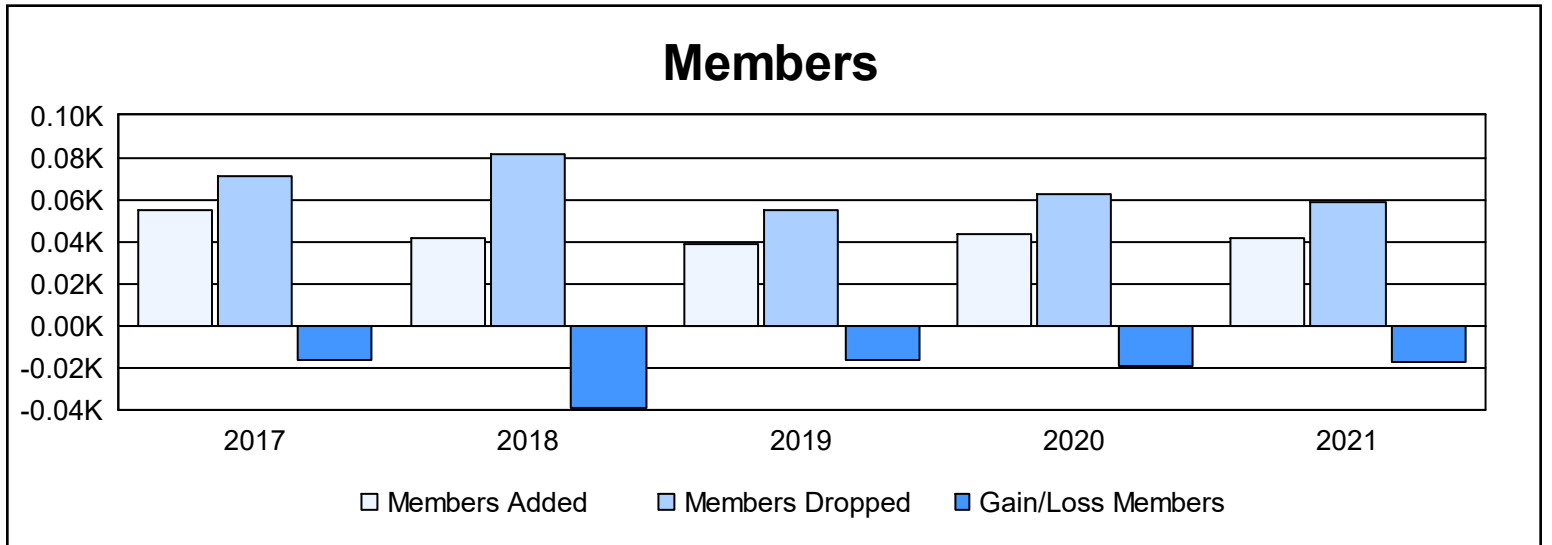

Year	New Clubs	Dropped Clubs	Gain/ Loss Clubs	New Members	Charter Members	Reinstate Members	Transfer Members	Total Member Added	Total Members Dropped	Gain/ Loss Members
2016-2017	0	1	-1	53	0	2	0	55	71	-16
2017-2018	0	2	-2	38	0	2	2	42	81	-39
2018-2019	0	0	0	35	0	4	0	39	55	-16
2019-2020	0	1	-1	41	0	1	1	43	62	-19
2020-2021	0	0	0	41	0	0	1	42	59	-17
<b>Average</b>	<b>0</b>	<b>1</b>	<b>-1</b>	<b>42</b>	<b>0</b>	<b>2</b>	<b>1</b>	<b>44</b>	<b>66</b>	<b>-21</b>

### Membership Composition June 2021 Cumulative