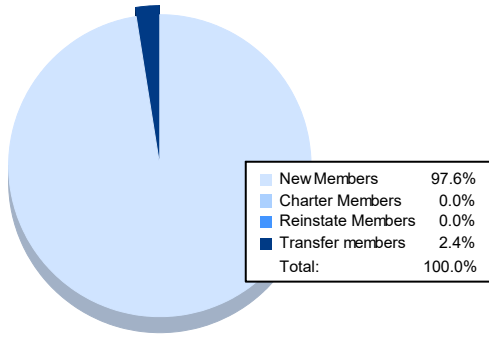

Year	New Clubs	Dropped Clubs	Gain/ Loss Clubs	New Members	Charter Members	Reinstate Members	Transfer Members	Total Member Added	Total Members Dropped	Gain/ Loss Members
2016-2017	0	1	-1	53	0	2	0	55	71	-16
2017-2018	0	2	-2	38	0	2	2	42	81	-39
2018-2019	0	0	0	35	0	4	0	39	55	-16
2019-2020	0	1	-1	41	0	1	1	43	62	-19
2020-2021	0	0	0	41	0	0	1	42	59	-17
<b>Average</b>	<b>0</b>	<b>1</b>	<b>-1</b>	<b>42</b>	<b>0</b>	<b>2</b>	<b>1</b>	<b>44</b>	<b>66</b>	<b>-21</b>

### Membership Composition June 2021 Cumulative